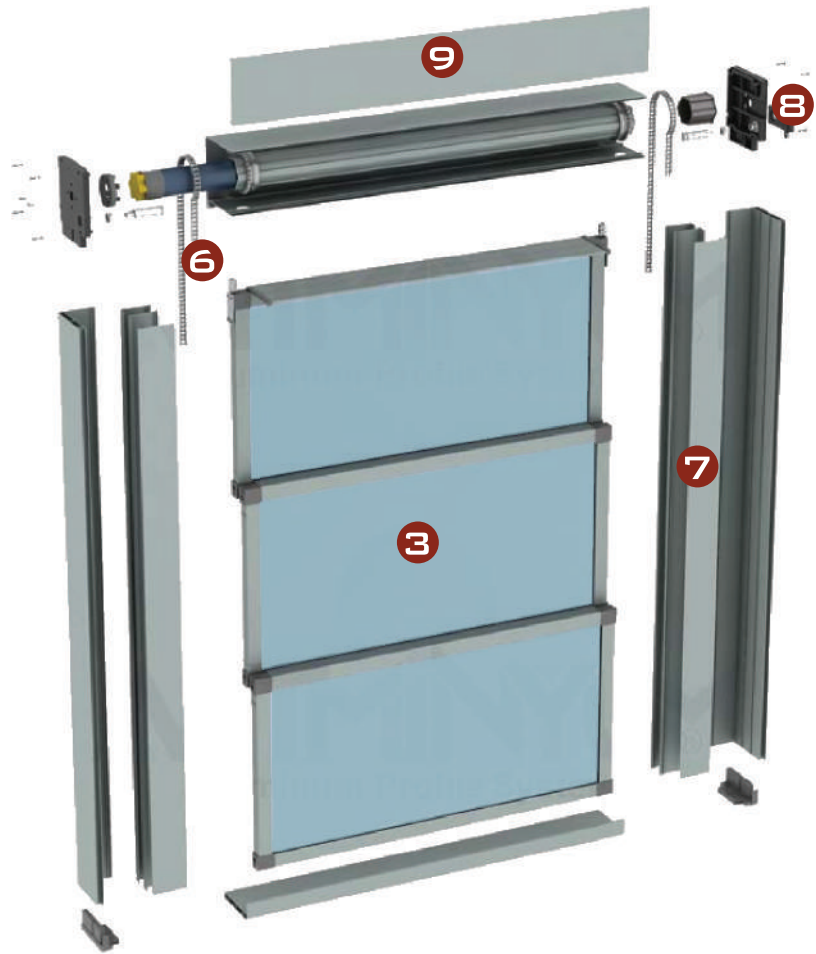

Design Specs

Guillotine Glass Systems

Chain Transport System Designed for Heavy Loads

8.51 mm.-14.75mm. pod thick, 400 kg each
wide and wide with double steel chain
heavy panels can be made without
any problems.