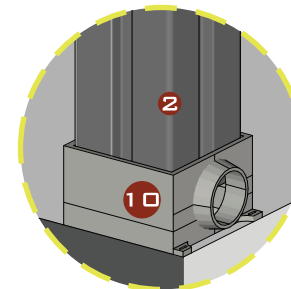

Rooftop, Conservatory, Greenery, Terrace, Pool

Winter Garden

Winter Garden

Design Specs Winter Garden

DETAIL A

DETAIL C

DETAIL D

INSULATING GLASS
24MM-32MM

SINGLE GLASS
8MM-12MM

POLYCARBONATE
8MM-24MM

1- All aluminum cast rail carrier

2- Aluminum pillar (2.5 mm thick)

3- Channel aluminum gutter

4- Insulating glass between vertical carriers 32mm or 8mm single glass and 32 mm polycarbonate