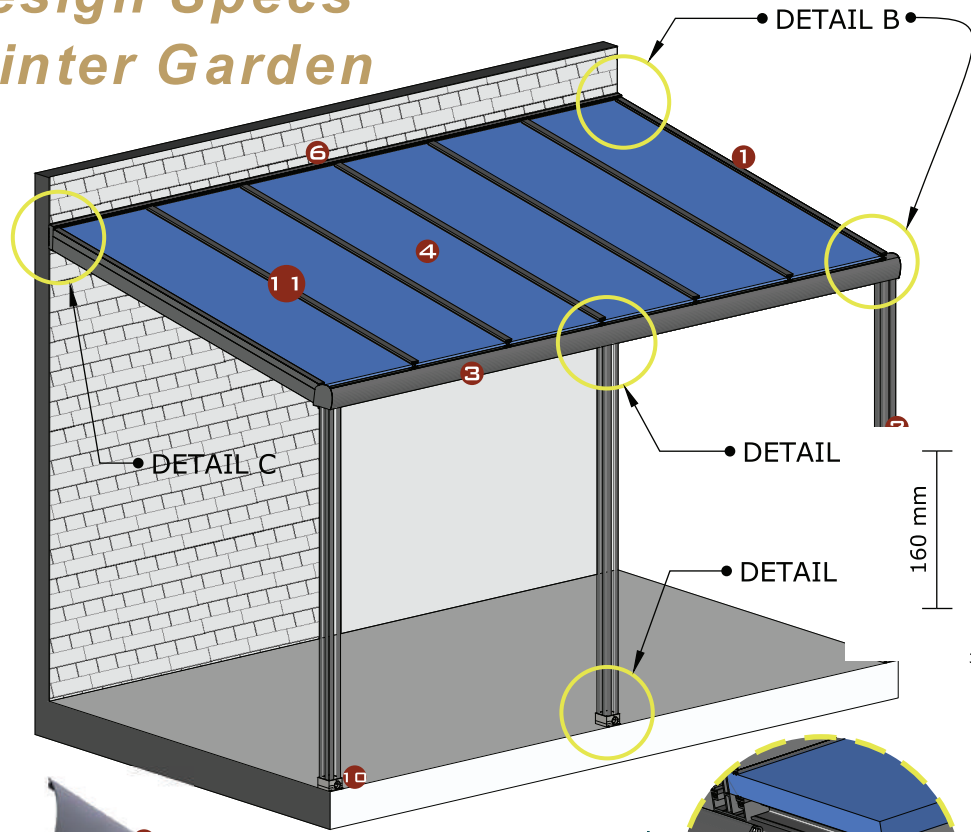

Rooftop, Conservatory, Greenery, Terrace, Pool

Winter Garden

Winter Garden

Design Specs Winter Garden

DETAIL A

DETAIL C

DETAIL D

INSULATING GLASS
24MM-32MM

SINGLE GLASS
8MM-12MM

POLYCARBONATE
8MM-24MM

1- All aluminum cast rail carrier

2- Aluminum pillar (2.5 mm thick)

3- Channel aluminum gutter

4- Insulating glass between vertical carriers 32mm or 8mm single glass and 32 mm polycarbonate

10- Stream gutter water descent

11-LED lighting for vertical recordings at 75 cm intervals

GUILLOTINE

Sash Window / Door | Motorized

Our unique vertically sliding glass system provides a panoramic view with the push of a button by retracting glass panels. Depending if you want a barrier or walk through the glass can either stack at the bottom or the top. Our Guillotine provides wonderful solutions for restaurants to make sure to utilize their outdoor space all year or for a residence who are trying to decide between a glass door or a glass wall.