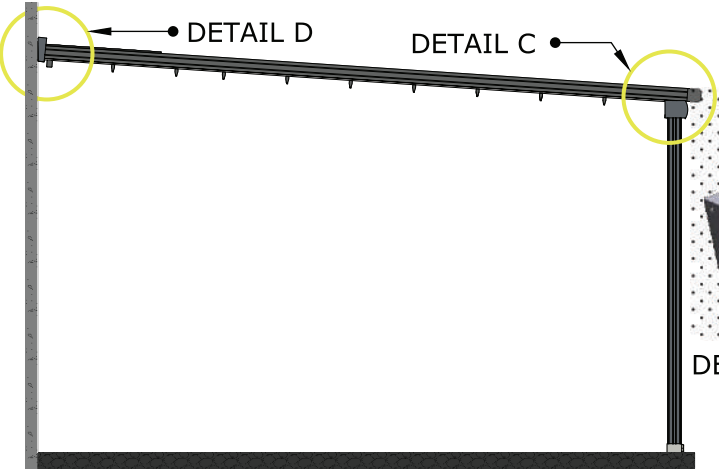

DETAIL B

DETAIL A

ENGINE SECTION

LED LIGHTING

- 6. Motor and fabric closure trapezoidal sheet panel
- 7- No need for rear legs when mounted directly on the wall
- 8- Plastic injection rail end cap
- 9- Plastic injection channel side cover