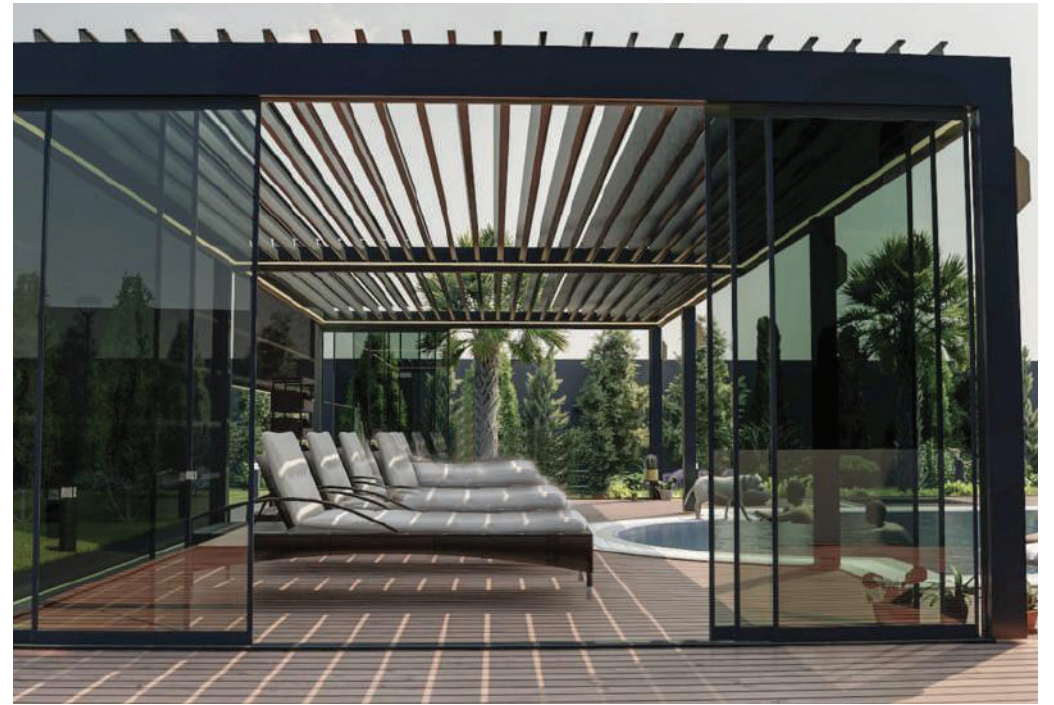

4- Insulated aluminum panels

5- The opening and closing movement of the roof cover is provided by a remote controlled motor.

6. Panel blades rotate up to 110 degrees, they can be filled with polyurethane foam for insulation

7- No need for rear legs when mounted directly on the wall

8- Free rotation of the lamellas between 0 and 105, provides maximum air use of the pergola at different times

9- Covering the lamellas Provides protection from the weather

10- Optional integrated led lights

BIOCLIMATIC & ROLLING ROOF

SCREEN

Roll-up Shading / Motorized

With its durable zipper structure, stylish appearance and functionality, zip curtains can be opened and closed vertically as a shading solution. It has features such as protection from the sun, wind, pests and rain spray, and providing privacy.