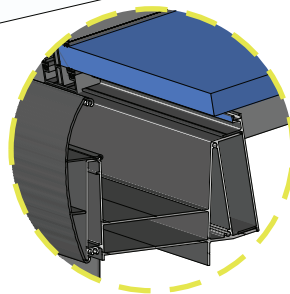

Rooftop, Conservatory, Greenery, Terrace, Pool

Winter Garden

Winter Garden

Design Specs Winter Garden

DETAIL A

DETAIL C

DETAIL D

INSULATING GLASS
24MM-32MM

SINGLE GLASS
8MM-12MM

POLYCARBONATE
8MM-24MM

1- All aluminum cast rail carrier

2- Aluminum pillar (2.5 mm thick)

3- Channel aluminum gutter

4- Insulating glass between vertical carriers 32mm or 8mm single glass and 32 mm polycarbonate