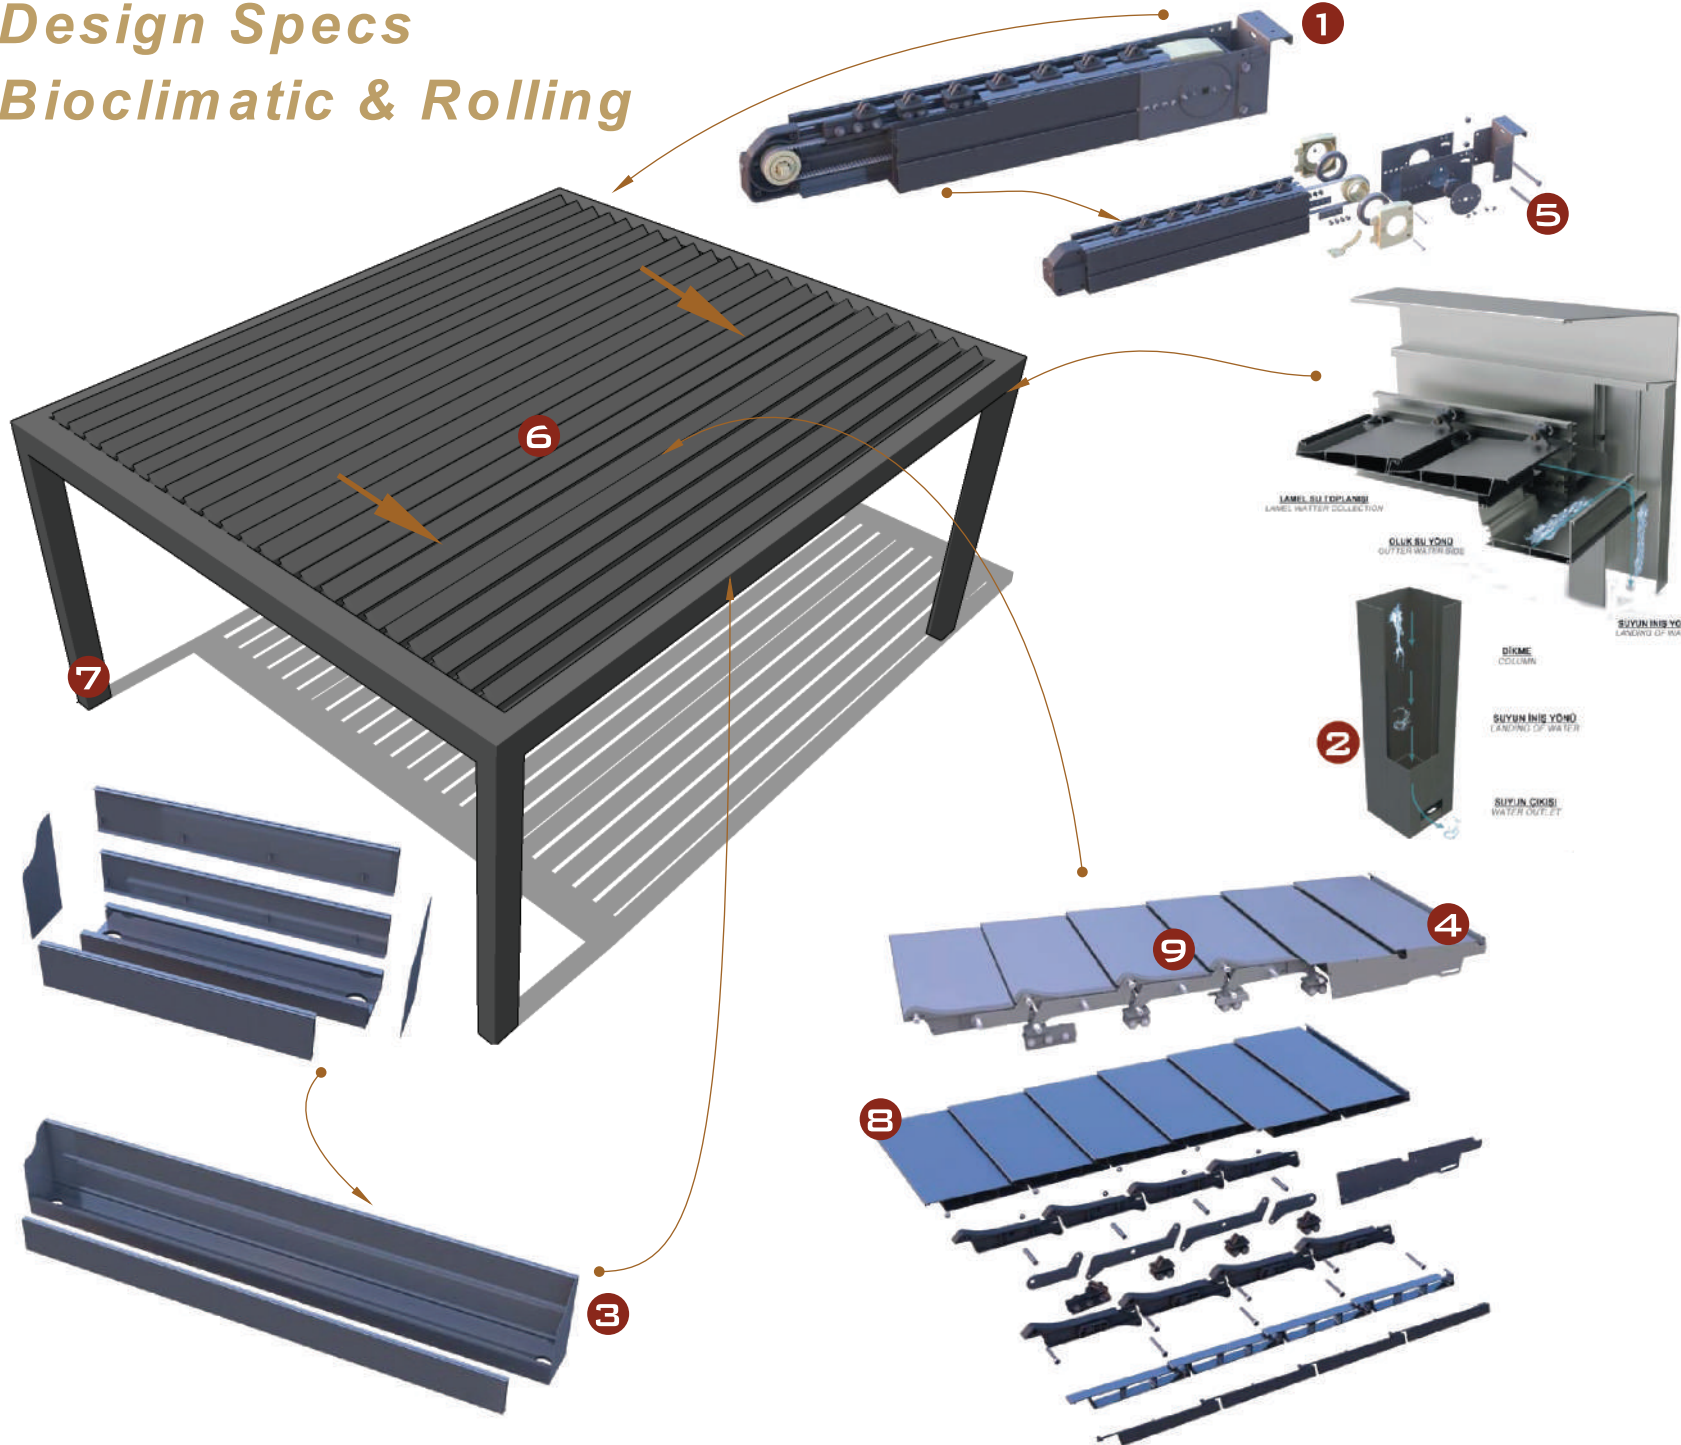

Design Specs

Bioclimatic & Rolling

1- All aluminum cast rail carrier

2- Aluminum Pole (2.5 mm thick)

3- Channel aluminum gutter

4- Insulated aluminum panels

5- The opening and closing movement of the roof cover is provided by a remote controlled motor.

6. Panel blades rotate up to 110 degrees, they can be filled with polyurethane foam for insulation

7- No need for rear legs when mounted directly on the wall

8- Free rotation of the lamellas between 0 and 105, provides maximum air use of the pergola at different times

9- Covering the lamellas Provides protection from the weather

10- Optional integrated led lights