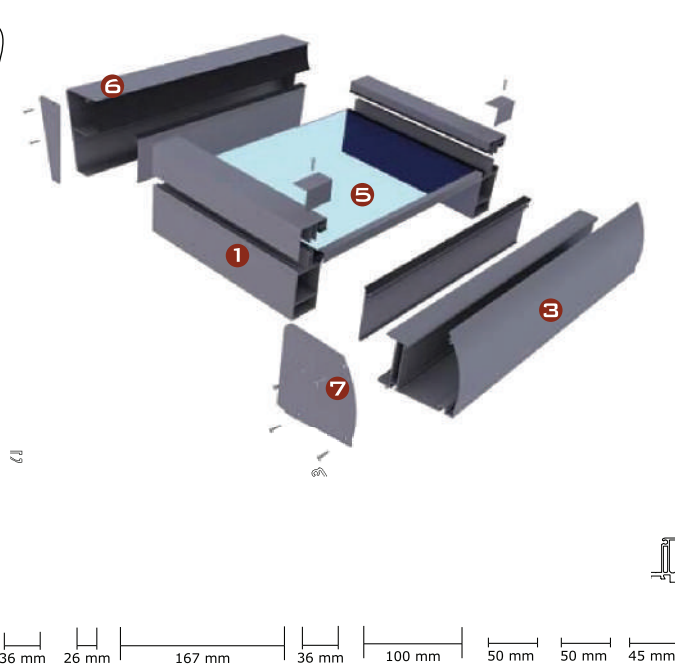

Rooftop, Conservatory, Greenery, Terrace, Pool

Winter Garden

Winter Garden

Design Specs Winter Garden

DETAIL A

DETAIL C

DETAIL D

INSULATING GLASS
24MM-32MM

SINGLE GLASS
8MM-12MM

POLYCARBONATE
8MM-24MM

1- All aluminum cast rail carrier

2- Aluminum pillar (2.5 mm thick)

3- Channel aluminum gutter

4- Insulating glass between vertical carriers 32mm or 8mm single glass and 32 mm polycarbonate