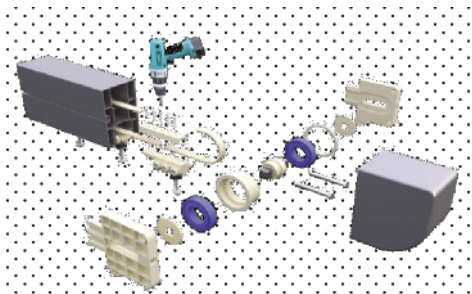

DETAIL B

DETAIL A

ENGINE SECTION

LED LIGHTING

- 6. Motor and fabric closure trapezoidal sheet panel
- 7- No need for rear legs when mounted directly on the wall
- 8- Plastic injection rail end cap
- 9- Plastic injection channel side cover

DETAIL D

DETAIL C

- 10- Aluminum casting connection flange
- 11. Iron sheet connection
- 12- Stream gutter water descent
- 13- Rail profile with integrated LED lighting

Materials

FABRIC / COMPOSITE

Soltis Flexlight 602 by is a highly durable, dimensionally stable material with a 5 year warranty.