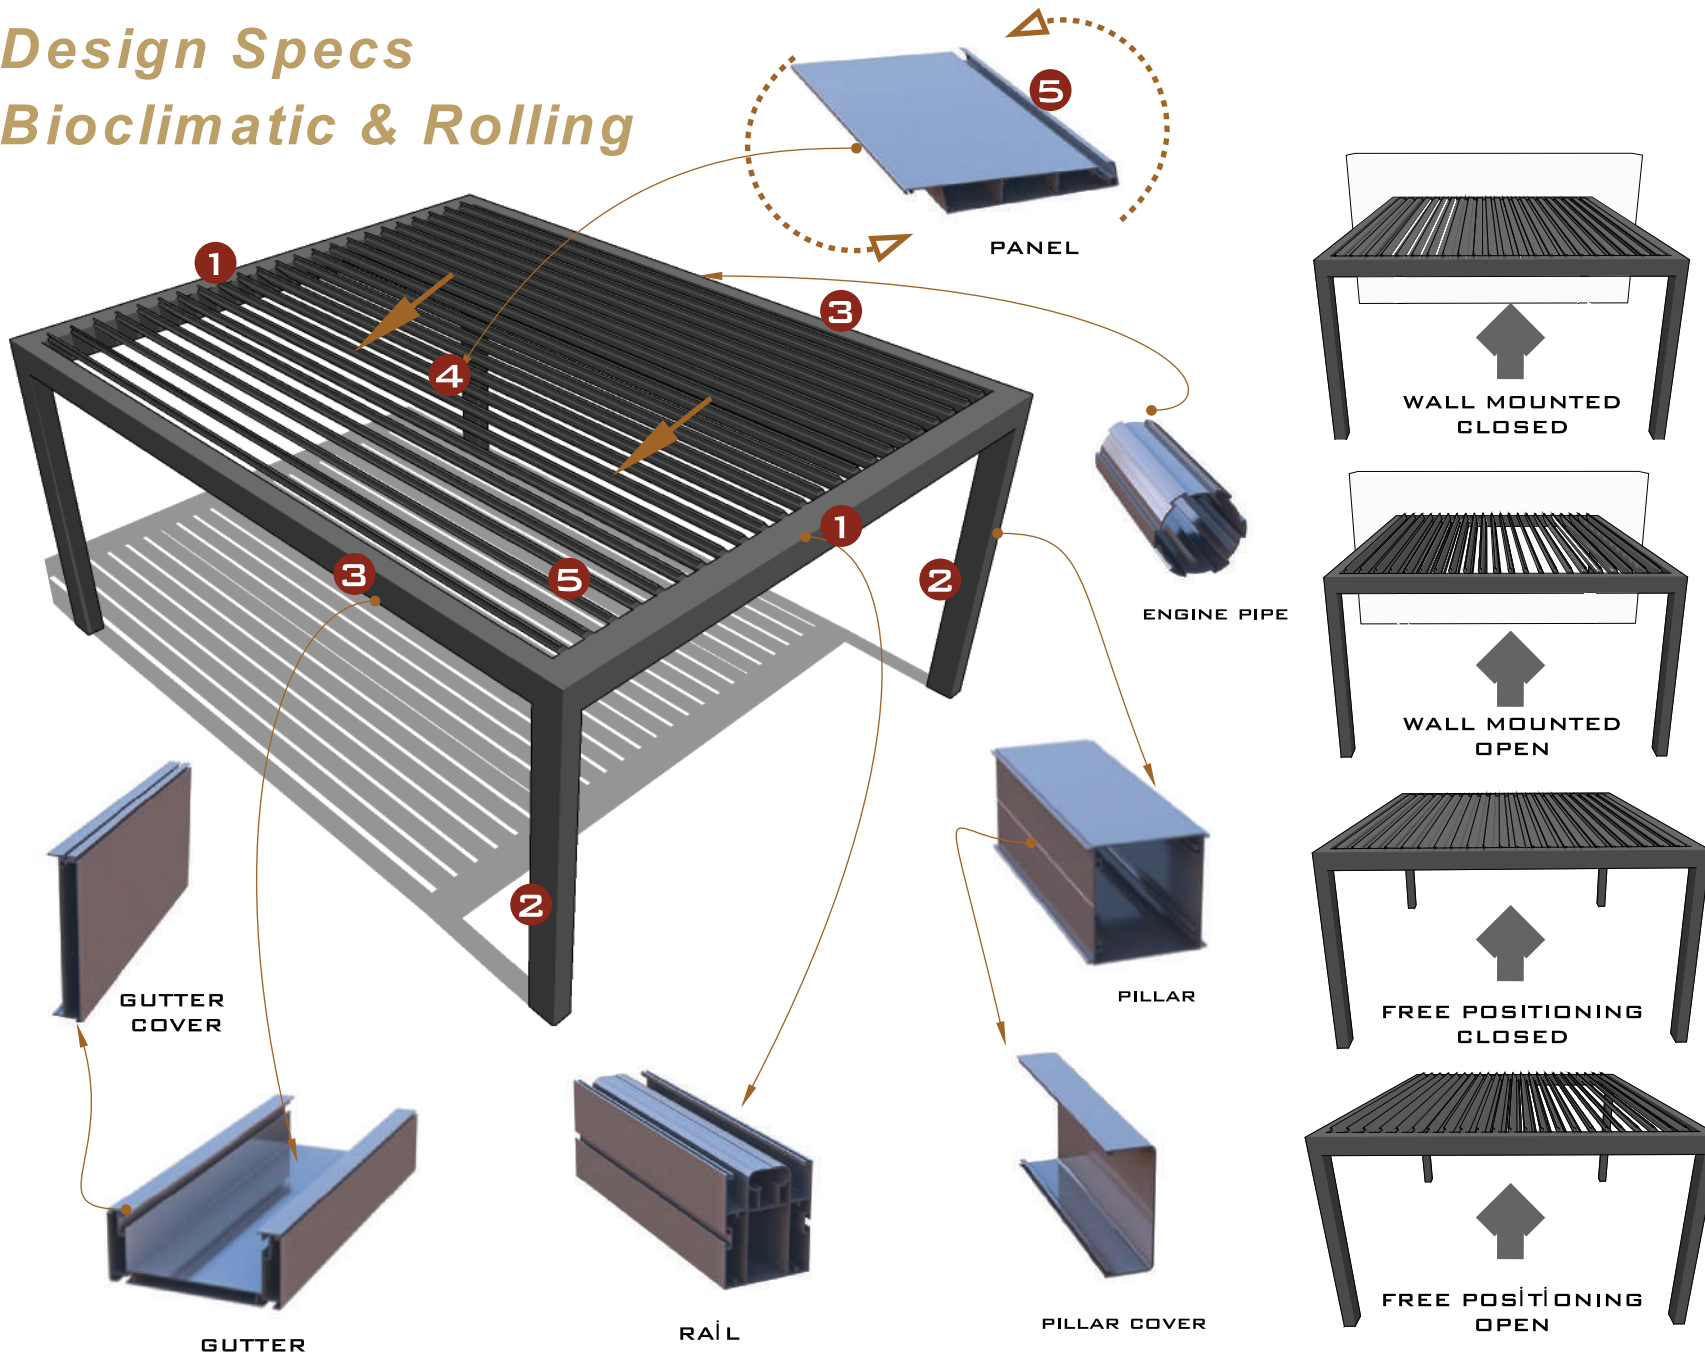

Dark Bronze

8014

Cream

9001

BIOCLIMATIC & ROLLING ROOF

Motorized

High-end motorized Bioclimatic Roof, made of an aluminum structure with insulated aluminum panels. Our Bioclimatic structure offers outstanding comfort in the cold and seasons. This structure is built to handle whatever mother nature chooses to throw at it. Can handle a great deal of snow and wind load.

Built to last

Design Specs Bioclimatic & Rolling

1- All aluminum cast rail carrier

2- Aluminum Pole (2.5 mm thick)

3- Channel aluminum gutter

4- Insulated aluminum panels

5- The opening and closing movement of the roof cover is provided by a remote controlled motor.

6. Panel blades rotate up to 110 degrees, they can be filled with polyurethane foam for insulation

7- No need for rear legs when mounted directly on the wall

8- Free rotation of the lamellas between 0 and 105, provides maximum air use of the pergola at different times

10- Optional integrated led lights

BIOCLIMATIC & ROLLING ROOF

SCREEN

Roll-up Shading / Motorized

With its durable zipper structure, stylish appearance and functionality, zip curtains can be opened and closed vertically as a shading solution. It has features such as protection from the sun, wind, pests and rain spray, and providing privacy.