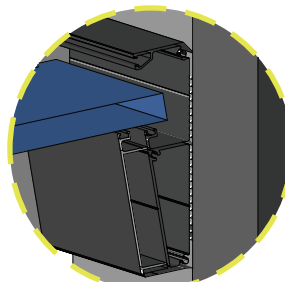

Rooftop, Conservatory, Greenery, Terrace, Pool

Winter Garden

Winter Garden

Design Specs Winter Garden

DETAIL A

DETAIL C

DETAIL D

INSULATING GLASS
24MM-32MM

SINGLE GLASS
8MM-12MM

POLYCARBONATE
8MM-24MM

1- All aluminum cast rail carrier

2- Aluminum pillar (2.5 mm thick)

3- Channel aluminum gutter

4- Insulating glass between vertical carriers 32mm or 8mm single glass and 32 mm polycarbonate