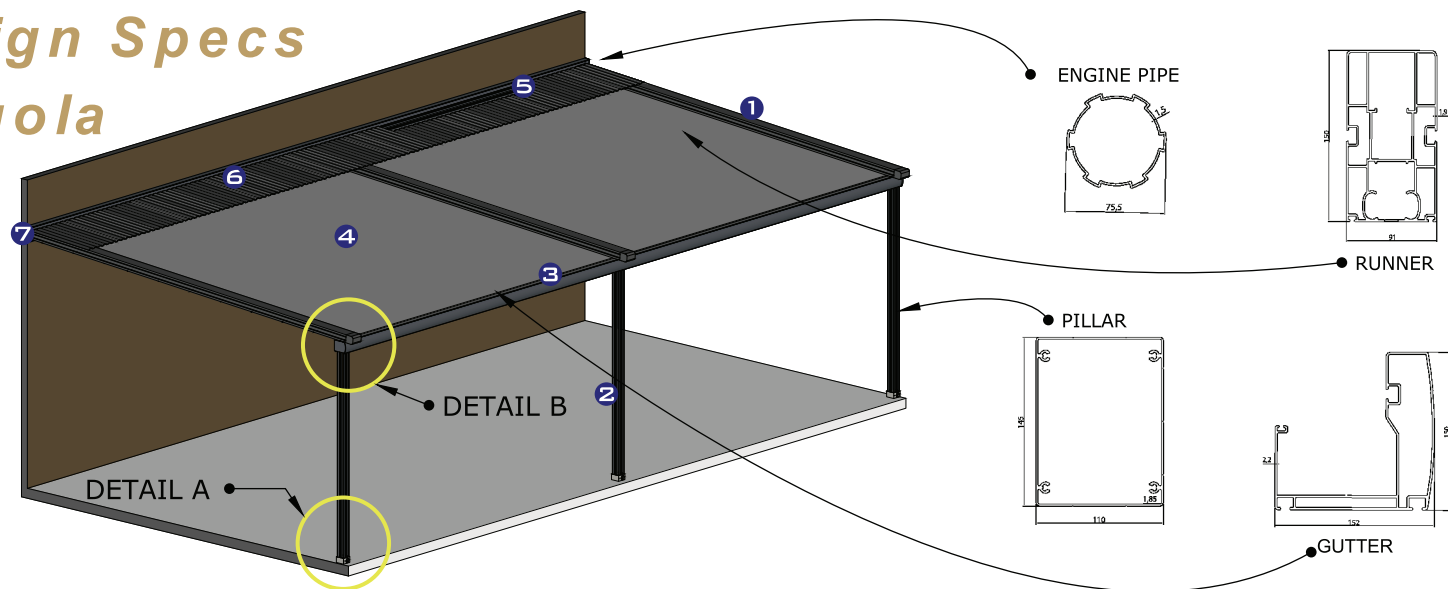

Patio, Deck, Porch, Balcomy, Terrace, Pool, Sukkah, Restaurant, Hotel, Rooftop

Available in freestanding or wall-mounted versions.

Design Specs Pergola

- 1- All aluminum cast rail carrier
- 2- Aluminum Pole (2.5 mm thick)
- 3- Channel aluminum gutter
- 4- Fire retardant and waterproof 3-layer full blackout retractable ceiling fabric
- 5- The opening and closing movement of the roof cover is provided by a remote controlled motor.