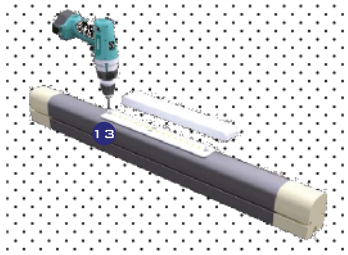

DETAIL B

DETAIL A

ENGINE SECTION

LED LIGHTING

- 6. Motor and fabric closure trapezoidal sheet panel
- 7- No need for rear legs when mounted directly on the wall
- 8- Plastic injection rail end cap
- 9- Plastic injection channel side cover