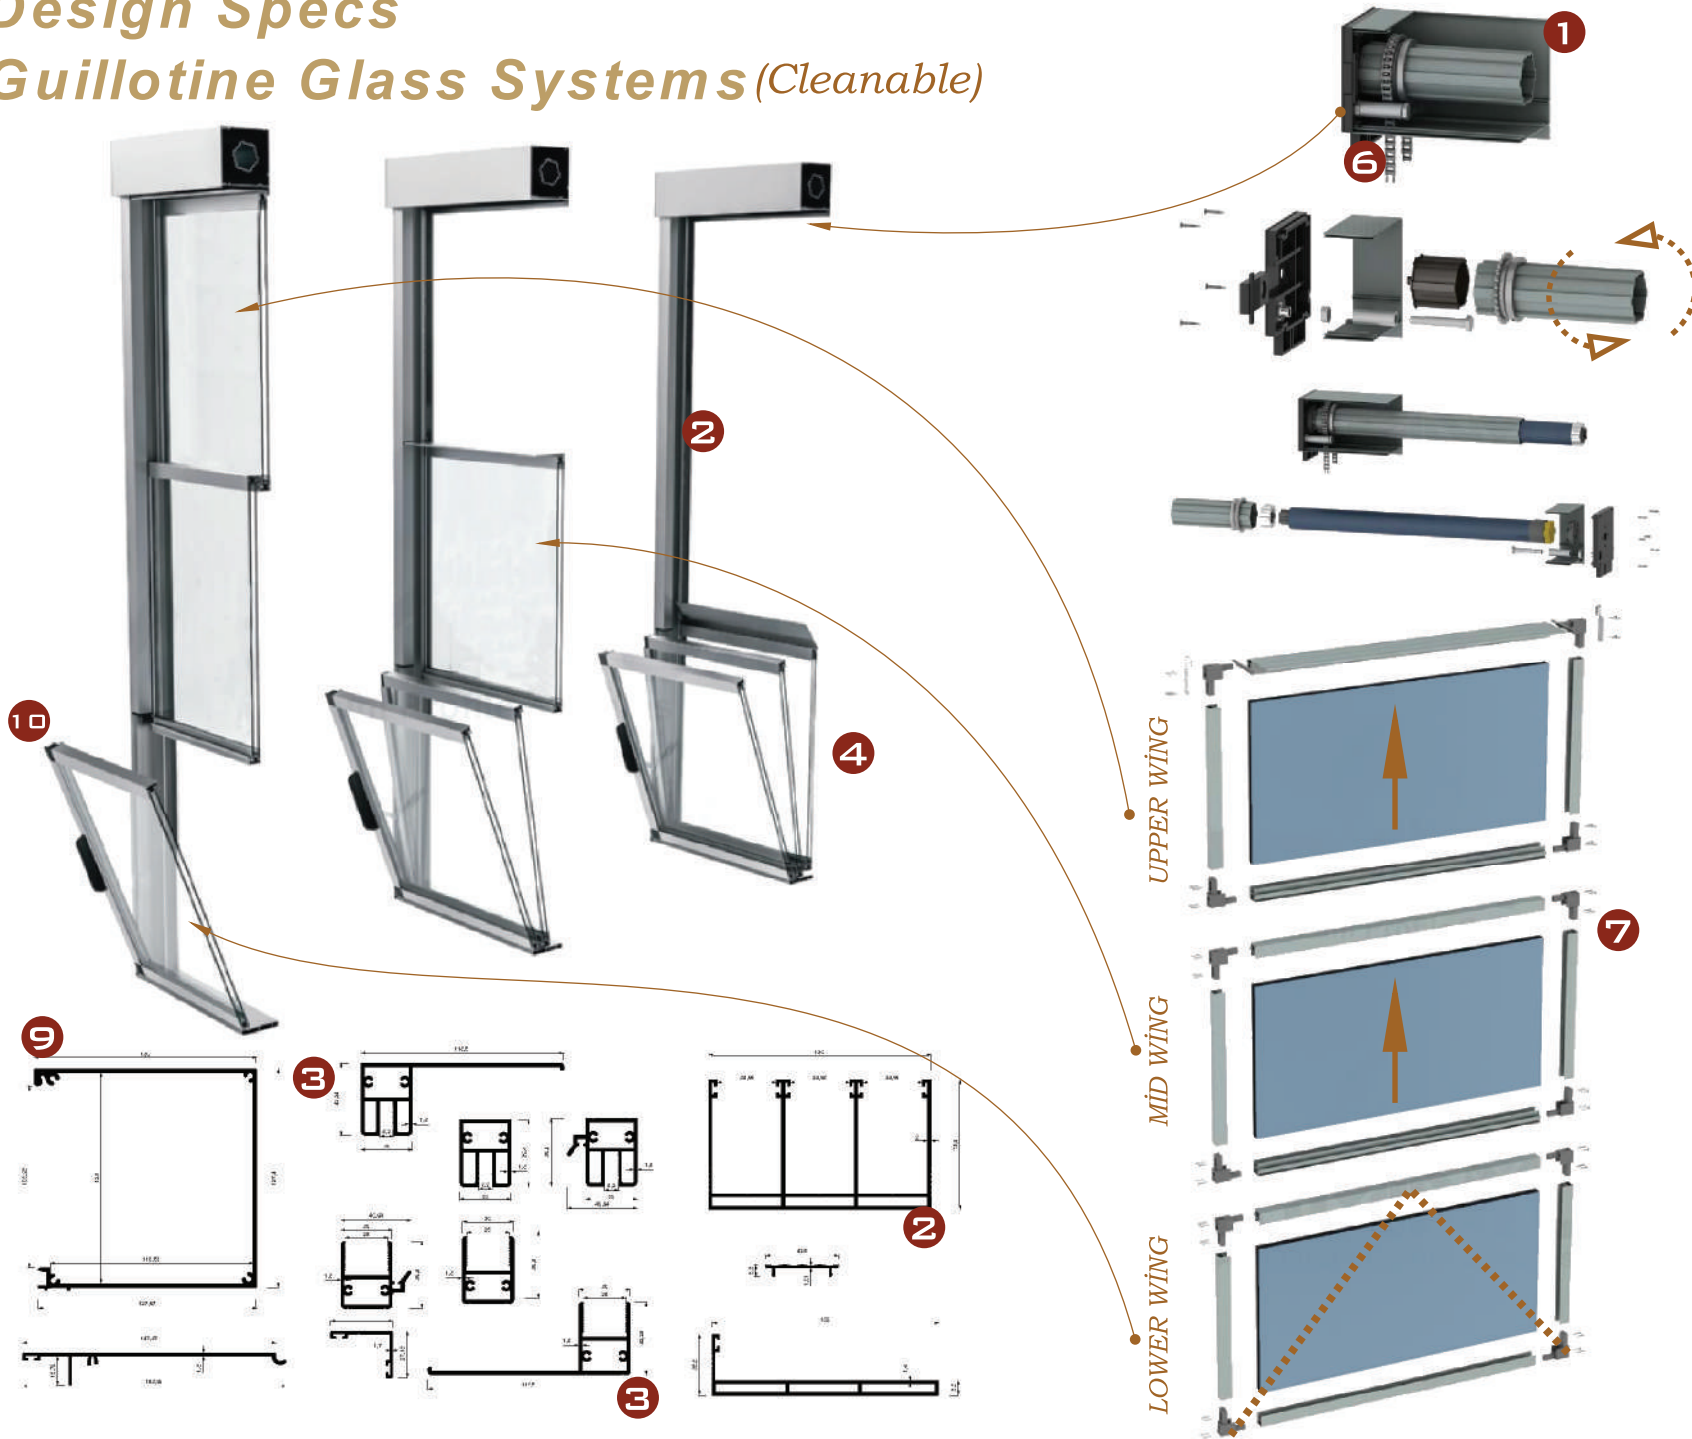

Design Specs

Guillotine Glass Systems (Cleanable)

1- All aluminum engine box

2- Aluminum frame pillars
(2 mm wall thickness)

3- Insulated system
suitable for insulating
glass and single glass
(24mm & 8mm)

4- When the system is
opened, it acts as a railing.

5- The colors of the glass
are green, blue, smoked,
bronze.

6. The system provides
movement with the chain.

7- Maximum insulation is
provided in panel-profile
joints by using EPDM
gasket and bristle brush.

8-RAL color oven painted
aluminum accessories and
profiles

9- Easy assembly and
repair with the motor box
with cover

10- Easy cleaning in hard-
to-reach areas by opening
the lower wing inwards