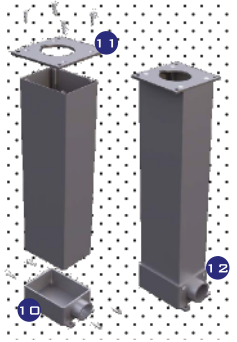

Design Specs Pergola

- 1- All aluminum cast rail carrier
- 2- Aluminum Pole (2.5 mm thick)
- 3- Channel aluminum gutter
- 4- Fire retardant and waterproof 3-layer full blackout retractable ceiling fabric
- 5- The opening and closing movement of the roof cover is provided by a remote controlled motor.

DETAIL A

6. Motor and fabric closure trapezoidal sheet panel
- 7- No need for rear legs when mounted directly on the wall
- 8- Plastic injection rail end cap
- 9- Plastic injection channel side cover

- 10- Aluminum casting connection flange
11. Iron sheet connection
- 12- Stream gutter water descent
- 13- Rail profile with integrated LED lighting