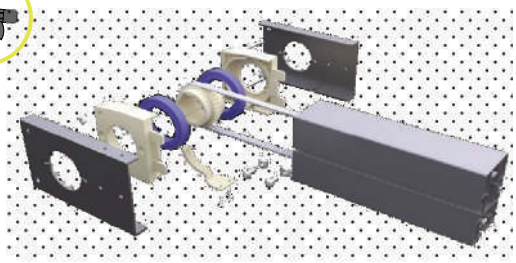

DETAIL B

DETAIL A

ENGINE SECTION

LED LIGHTING

- 6. Motor and fabric closure trapezoidal sheet panel
- 7- No need for rear legs when mounted directly on the wall
- 8- Plastic injection rail end cap
- 9- Plastic injection channel side cover

DETAIL D

DETAIL C

- 10- Aluminum casting connection flange
- 11. Iron sheet connection
- 12- Stream gutter water descent
- 13- Rail profile with integrated LED lighting

Materials

FABRIC / COMPOSITE

Soltis Flexlight 602 by is a highly durable, dimensionally stable material with a 5 year warranty.