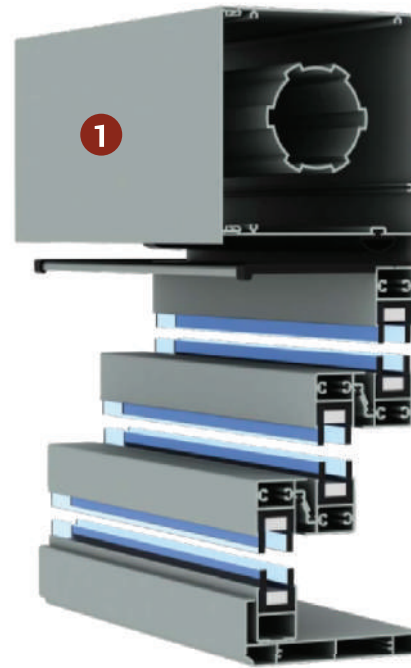

- 1- All aluminum engine box
- 2- Aluminum frame pillars (2 mm thick)
- 3- Insulated system suitable for insulating glass and single glass (24mm & 8mm)
- 4- When the system is opened, it acts as a railing.
- 5- The colors of the glass are green, blue, smoked, bronze.
6. The system provides movement with the chain.
- 7- Maximum insulation is provided in panel-profile joints by using EPDM gasket and bristle brush.
- 8-RAL color oven painted aluminum accessories and profiles
- 9- Easy assembly and repair with the motor box with cover