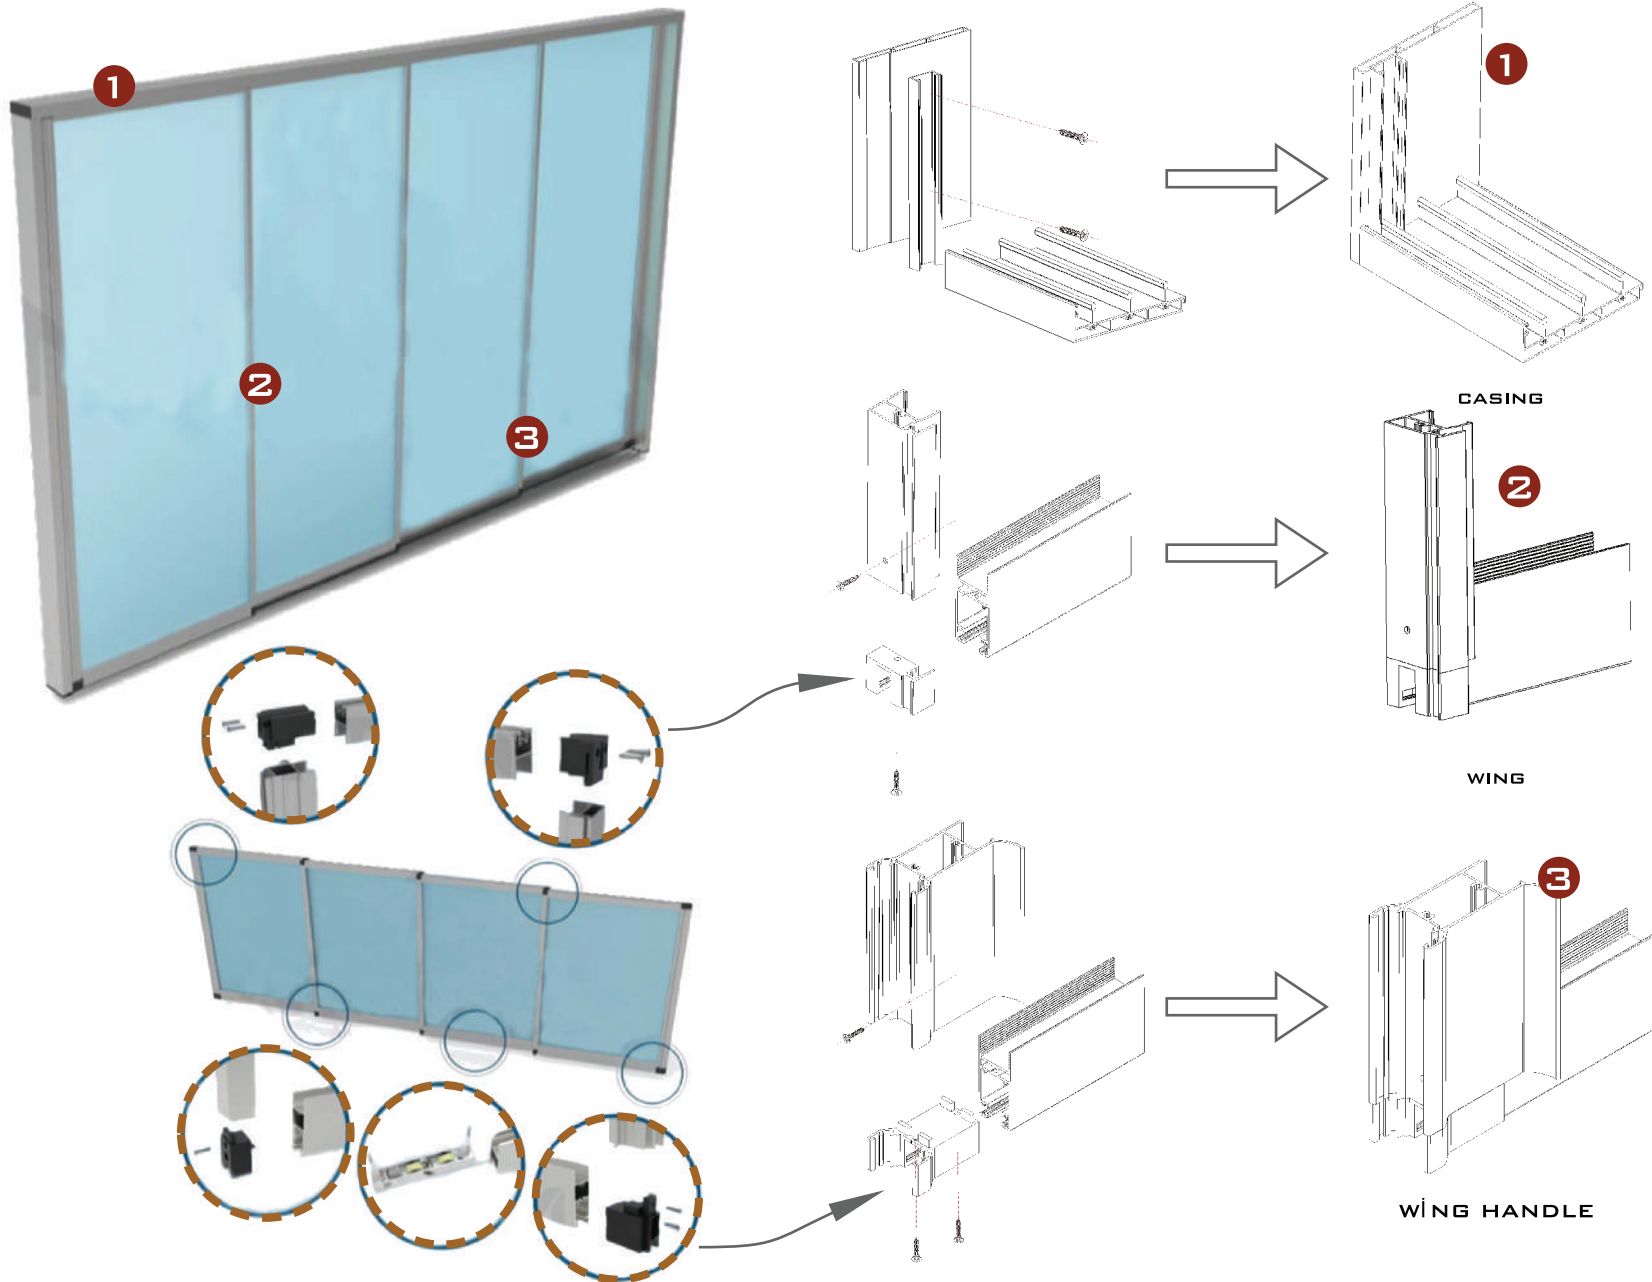

Design Specs Sliding System

- It is the system we standardize as ISICAM (4mm Temp. + 12 hb + 4mm Temp.) or (8mm Temp.) TEK CAM that we use in all our outdoor solutions.

-Glass color can be applied as Smoked, Green, Bronze, Blue or reflective according to your preference.

The system used can work in integration with many systems.

It is a system that has successfully passed wind, rain and test resistances.

-Oven paint can be made with all RAL codes.